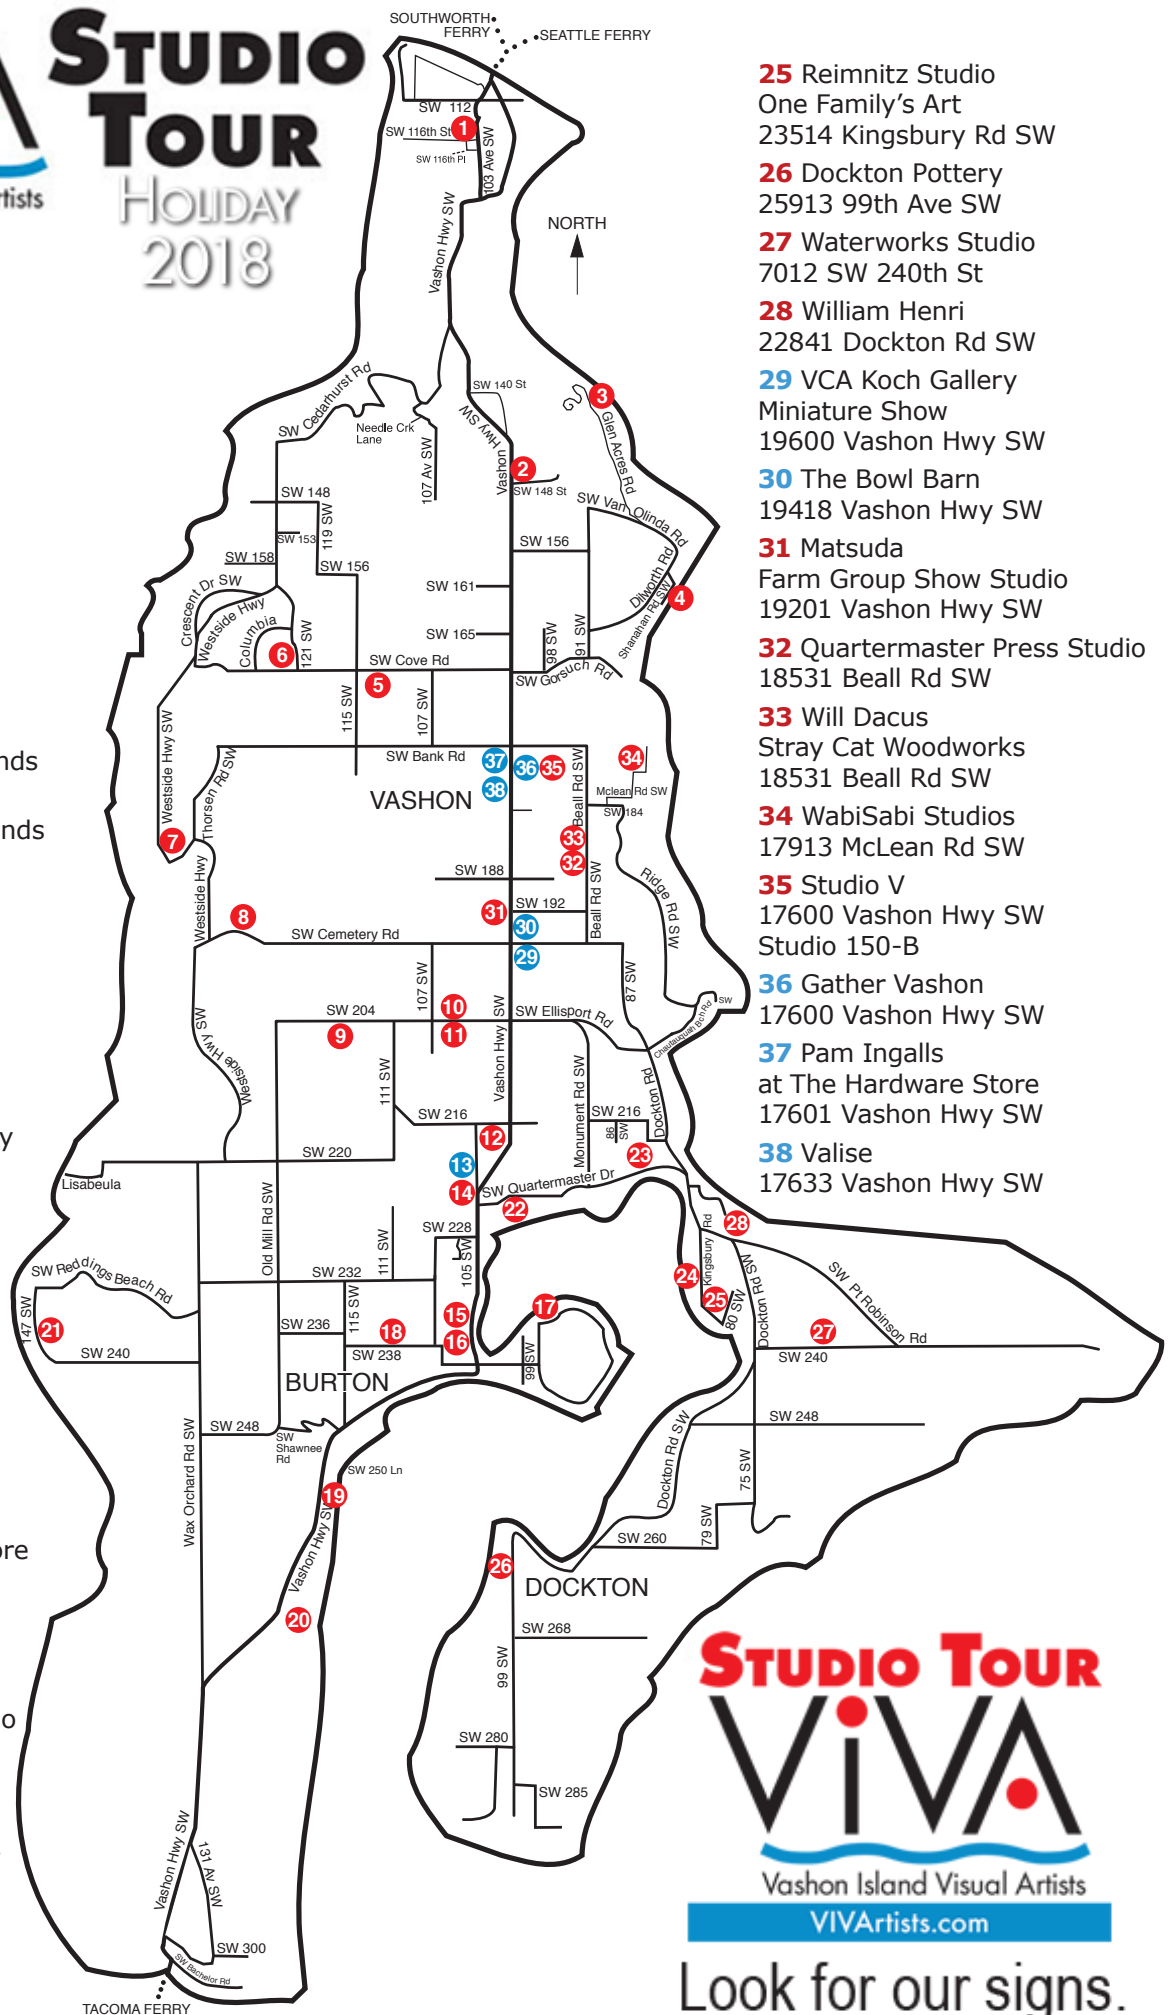

# STUDIO TOUR

## HOLIDAY 2018

- 1** Schwennesen Studio  
11501 103rd Ave SW
- 2** Brennostudio  
9850 SW 148 St
- 3** Erin Schulz Studio  
14122 Glen Acres Rd SW
- 4** GRB Bells  
15810 Shanahan Rd SW
- 5** Kristen Reitz-Green & Lyle Harris  
11325 SW Cove Rd
- 6** Barnworks Revisited  
12122 SW Cove Rd
- 7** Fletcher Studio Gang  
18528 Westside Hwy SW
- 8** Liz Lewis Pottery and Friends  
12714 SW Cemetery Rd
- 9** Cowbelle Industries & Friends  
11801 SW 204th St
- 10** Common Thread Fiber Arts Collective  
10234 SW 204th St
- 11** The Willingham Weavery  
10315 SW 204th St
- 12** Roman Zlobin Studio  
21718 102nd Lane SW
- 13** Judd Creek Ranch Gallery  
22237 103rd Ave SW
- 14** Morgan Brig Studio  
22405 Vashon Hwy SW
- 15** Zuzko Jewelry  
23707 Vashon Hwy SW
- 16** Botten-Wall-Hancock  
23819 Vashon Hwy SW
- 17** April Dalinis Pottery  
9626 SW Harbor Dr
- 18** Play Area Studio  
0724 SW 238th St
- 19** Jacqui Lown & Linda Moore @ Marjesira  
25134 Vashon Hwy SW
- 20** S. Marotta Pottery  
26321 Pillsbury Rd SW
- 21** Brian Fisher Studio  
3520 147th Ave SW
- 22** Valerie Willson Studio  
22418 98th Ave SW
- 23** Penny Grist & Larry Muir  
8620 SW Quatermaster Dr
- 24** Cathy Sarkowsky Studio  
23115 Kingsbury Rd SW

- 25** Reimnitz Studio  
One Family's Art  
23514 Kingsbury Rd SW
- 26** Dockton Pottery  
25913 99th Ave SW
- 27** Waterworks Studio  
7012 SW 240th St
- 28** William Henri  
22841 Dockton Rd SW
- 29** VCA Koch Gallery  
Miniature Show  
19600 Vashon Hwy SW
- 30** The Bowl Barn  
19418 Vashon Hwy SW
- 31** Matsuda  
Farm Group Show Studio  
19201 Vashon Hwy SW
- 32** Quartermaster Press Studio  
18531 Beall Rd SW
- 33** Will Dacus  
Stray Cat Woodworks  
18531 Beall Rd SW
- 34** WabiSabi Studios  
17913 McLean Rd SW
- 35** Studio V  
17600 Vashon Hwy SW  
Studio 150-B
- 36** Gather Vashon  
17600 Vashon Hwy SW
- 37** Pam Ingalls  
at The Hardware Store  
17601 Vashon Hwy SW
- 38** Valise  
17633 Vashon Hwy SW

Look for our signs.