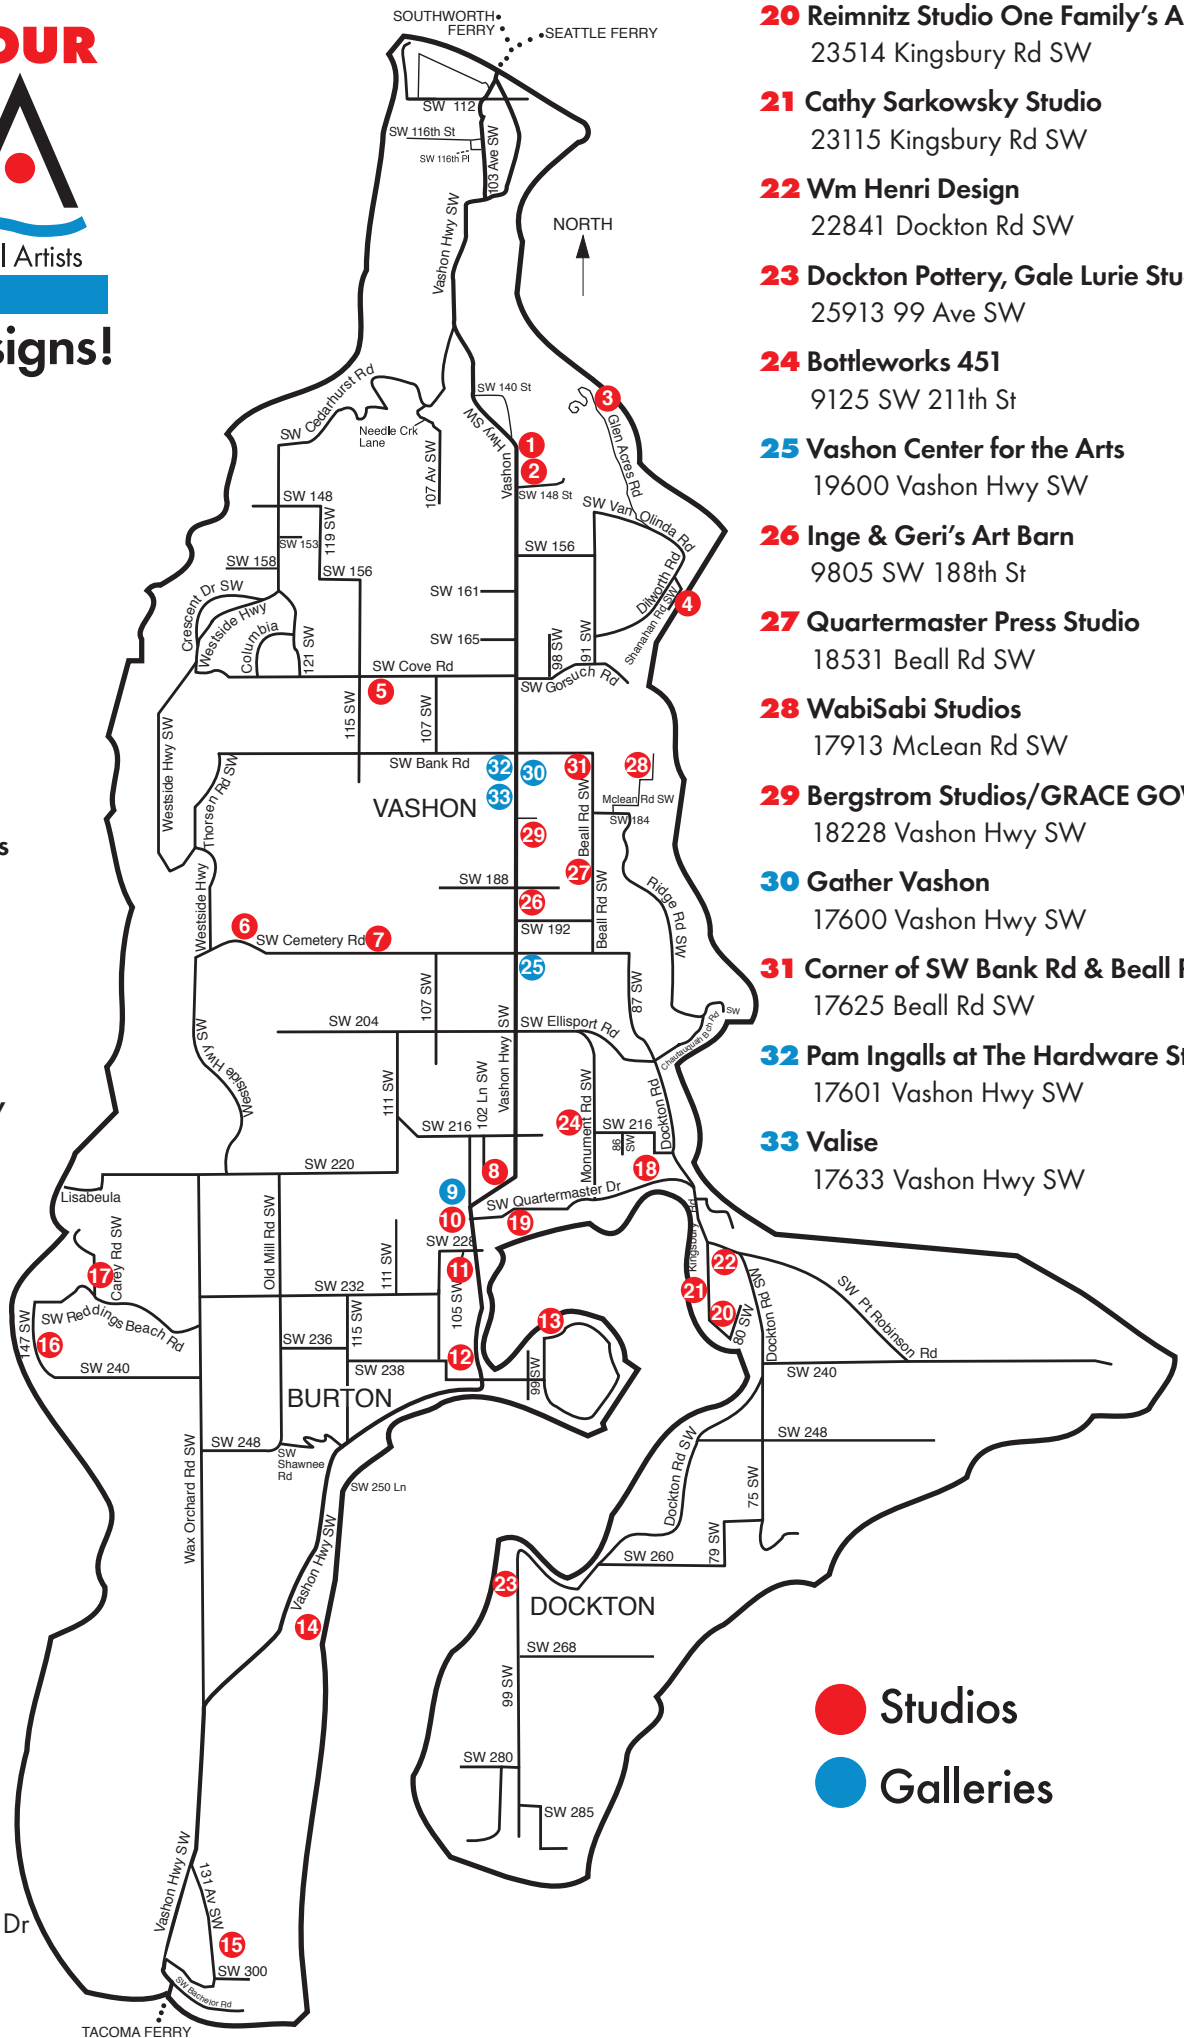

STUDIO TOUR

VIVA

Vashon Island Visual Artists

VIVArtists.com

Look for our signs!

- 1 Empty Nest Studio**
14612 Vashon Hwy SW
- 2 Brenno Studio**
9850 SW 148th St
- 3 Erin Schulz Studio**
14122 Glen Acres Rd SW
- 4 GRB Bells**
15810 Shanahan Rd SW
- 5 Kristen Reitz-Green**
11325 SW Cove Rd
- 6 Liz Lewis Pottery & Friends**
12714 SW Cemetery Rd
- 7 Roots & Dreams Studio**
12028 SW Cemetery Rd
- 8 Roman Zlobin Studio**
21718 102nd Lane SW
- 9 Judd Creek Ranch Gallery**
22237 103rd Ave SW
- 10 Morgan Brig Studio**
22405 Vashon Hwy SW
- 11 Artist's Way Collective**
22837 105th Ave SW
- 12 Zuzko Jewelry**
23707 Vashon Hwy SW
- 13 April Dalinis Pottery**
9626 SW Harbor Dr
- 14 S. Marotta Pottery**
26321 Pillsbury Rd SW
- 15 Lisa Betz Art**
12931 SW 300th St
- 16 Brian Fisher Studio**
23520 147 Ave SW
- 17 Margaret Smith Baskets**
22908 Carey Rd SW
- 18 Moonlight Bay Studio**
8620 SW Quartermaster Dr
- 19 Valerie Willson Studio**
22418 98th Ave SW

- 20 Reimnitz Studio One Family's Art**
23514 Kingsbury Rd SW
- 21 Cathy Sarkowsky Studio**
23115 Kingsbury Rd SW
- 22 Wm Henri Design**
22841 Dockton Rd SW
- 23 Dockton Pottery, Gale Lurie Studio**
25913 99 Ave SW
- 24 Bottleworks 451**
9125 SW 211th St
- 25 Vashon Center for the Arts**
19600 Vashon Hwy SW
- 26 Inge & Geri's Art Barn**
9805 SW 188th St
- 27 Quartermaster Press Studio**
18531 Beall Rd SW
- 28 WabiSabi Studios**
17913 McLean Rd SW
- 29 Bergstrom Studios/GRACE GOW**
18228 Vashon Hwy SW
- 30 Gather Vashon**
17600 Vashon Hwy SW
- 31 Corner of SW Bank Rd & Beall Rd SW**
17625 Beall Rd SW
- 32 Pam Ingalls at The Hardware Store**
17601 Vashon Hwy SW
- 33 Valise**
17633 Vashon Hwy SW

● Studios
● Galleries